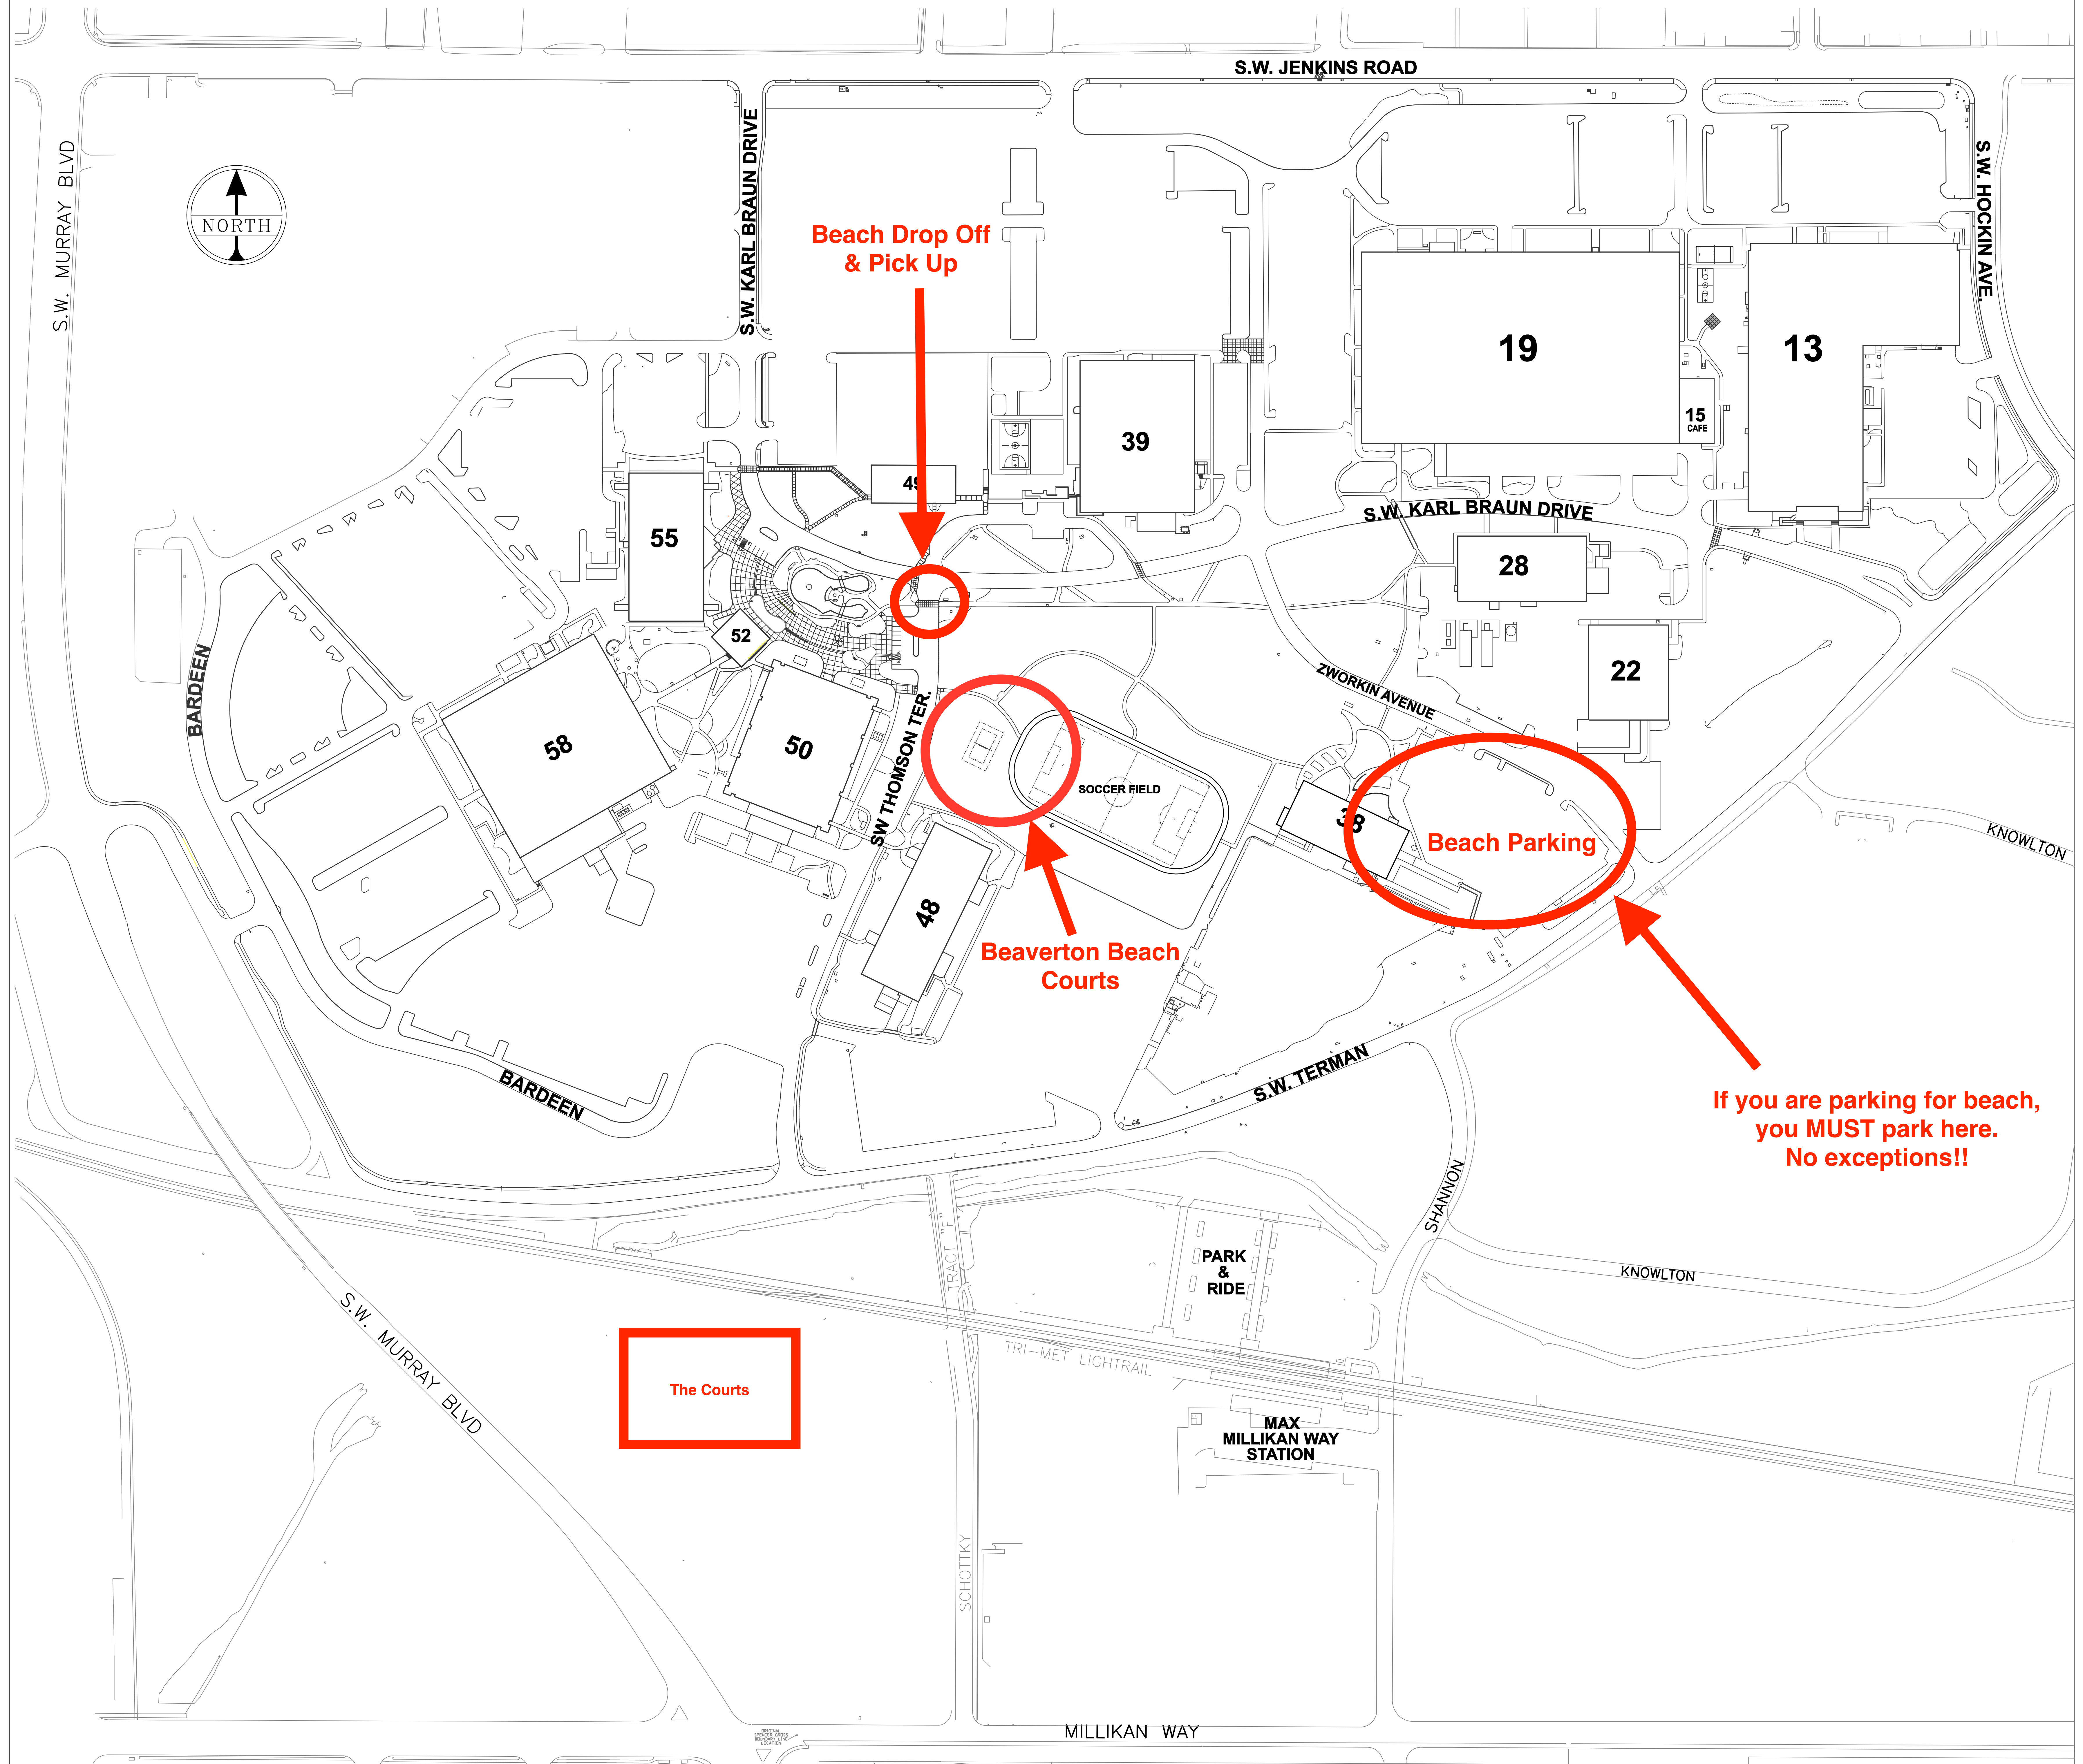

Tektronix Campus

**Beach Drop Off
& Pick Up**

19

13

**15
CAFE**

39

40

55

S.W. KARL BRAUN DRIVE

28

22

NORTH

S.W. MURRAY BLVD

S.W. KARL BRAUN DRIVE

S.W. HOCKIN AVE

BARDEEN

58

50

SW THOMSON TER

SOCCER FIELD

ZWORKIN AVENUE

Beach Parking

KNOWLTON

48

**Beaverton Beach
Courts**

**If you are parking for beach,
you MUST park here.
No exceptions!!**

BARDEEN

S.W. TERMAN

S.W. MURRAY BLVD

The Courts

SCHOTTKY

**PARK
&
RIDE**

**MAX
MILLIKAN WAY
STATION**

KNOWLTON

TRI-MET LIGHTRAIL

MILLIKAN WAY